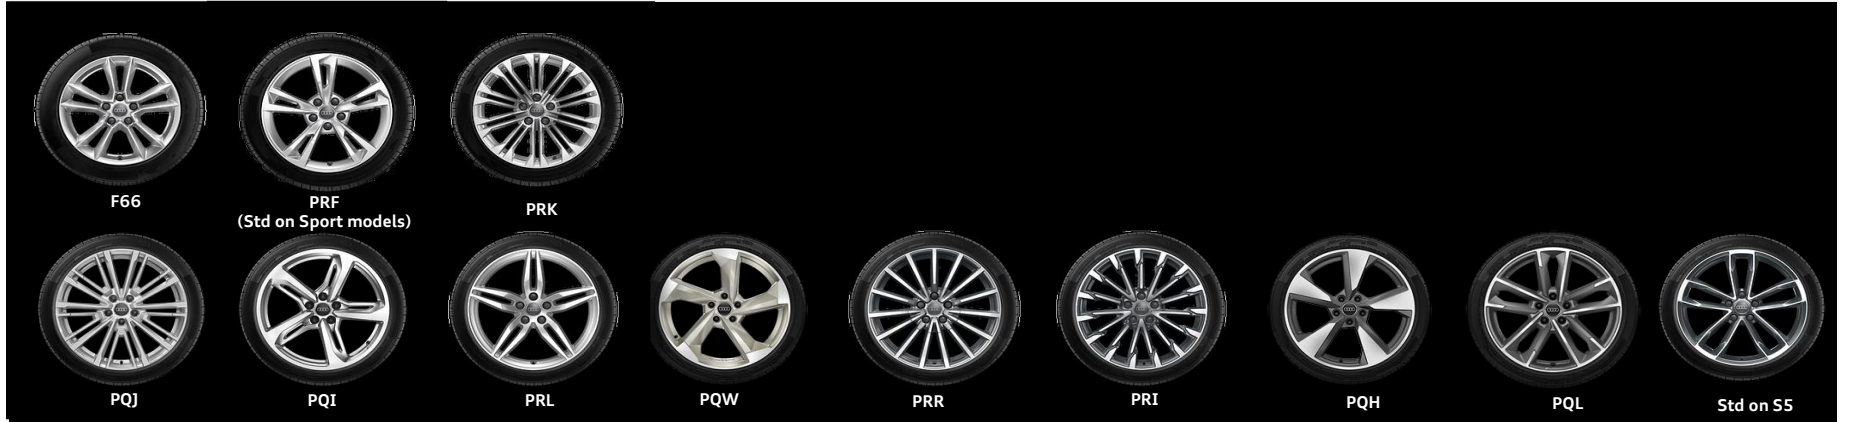

2.0T FSI	2.0T FSI Sport	2.0T FSI quattro	2.0T FSI Sport quattro	S5 quattro
Wheels and Tyres						
1BE	Sports suspension	R 4,000	R 4,000	R 4,000	R 4,000	---
1BL	Suspension with damping control (Not in combination with 1BE)	R 17,090	R 17,090	R 17,090	R 17,090	---
1N8	Dynamic steering	R 16,250	R 16,250	R 16,250	R 16,250	R 16,250
F65	17" cast aluminium alloy wheels, 5-arm aero design, contrast grey, partly polished, size 225/50 R17 tyres	No cost	---	---	---	---
PRF	18" Cast aluminium alloy wheels, 5 segment-spoke design, size 8.5J x 18, with 245/40 R 18 tyres	R 12,500	S	R 12,500	S	---
PRK	18" Cast aluminium alloy wheels, 10 parallel-spoke design, size 8.5J x 18, with 245/40 R 18 tyres	R 12,500	No cost	S	No cost	---
PQH	19" Audi Sport cast aluminium alloy wheels, 5-arm pylon design, matt titanium look, machine-polished, size 8.5J x 19, 245/35 R19 tyres	R 28,500	R 15,000	R 28,500	R 15,000	No cost
PQJ	19" Audi Sport cast aluminium alloy wheels, 10 V-spoke design, size 8.5J x 19, with 255/35 R 19 tyres	R 28,500	R 15,000	R 28,500	R 15,000	No cost
PQI	19" Audi Sport cast aluminium alloy wheels, 5-spoke blade design, size 8.5J x 19 with 255/35 R19 tyres	R 28,500	R 15,000	R 28,500	R 15,000	No cost
PRL	19" Cast aluminium alloy wheels, 5-parallel-spoke design, size 8.5J x with 255/35 R19 tyres	R 28,500	R 15,000	R 28,500	R 15,000	---
PRR	19" Cast aluminium alloy wheels, in multi-spoke design, contrast grey, partly polished, size 8.5J x 19, 255/35 R19 tyres	R 28,500	R 15,000	R 28,500	R 15,000	---
PRI	19" Cast aluminium alloy wheels, multi-spoke V-design, contrast. grey, partly polished, size 8.5J x 19, 255/35 R 19 tyres	R 28,500	R 15,000	R 28,500	R 15,000	---
PQW	19" Cast aluminium alloy wheels, 5-arm turbine design, magnesium look, machine-polished, size 8.5J x 19, with 245/35 R19 tyres	---	---	R 28,500	R 15,000	No cost
PQL	Audi Sport cast alum. wheels, 5-twin-arm des., matt titan. lk., gloss turned finish, 8.5Jx19, 255/35 R19 tyres	---	---	---	---	No cost
H7U	245/40 R18 93Y tyres	No cost	---	---	---	-
PC2	Brake callipers, painted red	---	---	---	---	R 4,180
GH2	quattro with sports differential	---	---	---	---	R 18,800
2MV	S sport suspension with damping control	---	---	---	---	R 13,700