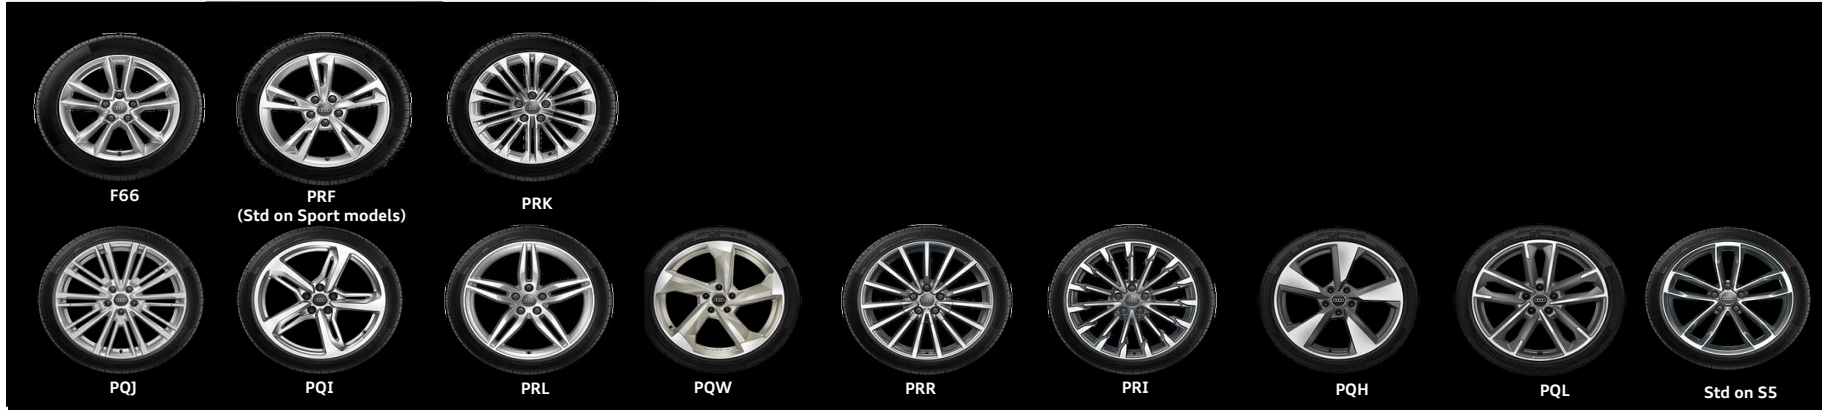

2.0T FSI	2.0T FSI Sport	2.0T FSI quattro	2.0T FSI Sport quattro	S5 quattro
Wheels and Tyres						
1BE	Sports suspension	R 4,000	R 4,000	R 4,000	R 4,000	---
1BL	Suspension with damping control (Not in combination with 1BE)	R 17,090	R 17,090	R 17,090	R 17,090	---
1N8	Dynamic steering	R 16,250	R 16,250	R 16,250	R 16,250	R 16,250
F65	17" cast aluminium alloy wheels, 5-arm aero design, contrast grey, partly polished, size 225/50 R17 tyres	No cost	---	---	---	---
PRF	18" Cast aluminium alloy wheels, 5 segment-spoke design, size 8.5J x 18, with 245/40 R 18 tyres	R 12,500	S	R 12,500	S	---
PRK	18" Cast aluminium alloy wheels, 10 parallel-spoke design, size 8.5J x 18, with 245/40 R 18 tyres	R 12,500	No cost	S	No cost	---
PQH	19" Audi Sport cast aluminium alloy wheels, 5-arm pylon design, matt titanium look, machine-polished, size 8.5J x 19, 245/35 R19 tyres	R 28,500	R 15,000	R 28,500	R 15,000	No cost
PQJ	19" Audi Sport cast aluminium alloy wheels, 10 V-spoke design, size 8.5J x 19, with 255/35 R 19 tyres	R 28,500	R 15,000	R 28,500	R 15,000	No cost
PQI	19" Audi Sport cast aluminium alloy wheels, 5-spoke blade design, size 8.5J x 19 with 255/35 R19 tyres	R 28,500	R 15,000	R 28,500	R 15,000	No cost
PRL	19" Cast aluminium alloy wheels, 5-parallel-spoke design, size 8.5J x with 255/35 R19 tyres	R 28,500	R 15,000	R 28,500	R 15,000	---
PRR	19" Cast aluminium alloy wheels, in multi-spoke design, contrast grey, partly polished, size 8.5J x 19, 255/35 R19 tyres	R 28,500	R 15,000	R 28,500	R 15,000	---
PRI	19" Cast aluminium alloy wheels, multi-spoke V-design, contrast. grey, partly polished, size 8.5J x 19, 255/35 R 19 tyres	R 28,500	R 15,000	R 28,500	R 15,000	---
PQW	19" Cast aluminium alloy wheels, 5-arm turbine design, magnesium look, machine-polished, size 8.5J x 19, with 245/35 R19 tyres	---	---	R 28,500	R 15,000	No cost
PQL	Audi Sport cast alum. wheels, 5-twin-arm des., matt titan. lk., gloss turned finish, 8.5Jx19, 255/35 R19 tyres	---	---	---	---	No cost
H7U	245/40 R18 93Y tyres	No cost	---	---	---	-
PC2	Brake callipers, painted red	---	---	---	---	R 4,180
GH2	quattro with sports differential	---	---	---	---	R 18,800
2MV	S sport suspension with damping control	---	---	---	---	R 13,700